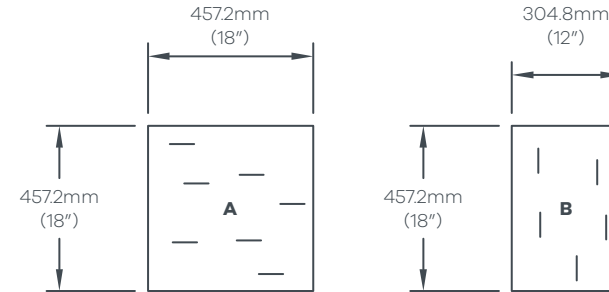

Product Installation Sheet
Spacia

Offset Tile

Offset Tile Laying Pattern

Ratio for installation

A = 60%

B = 40%